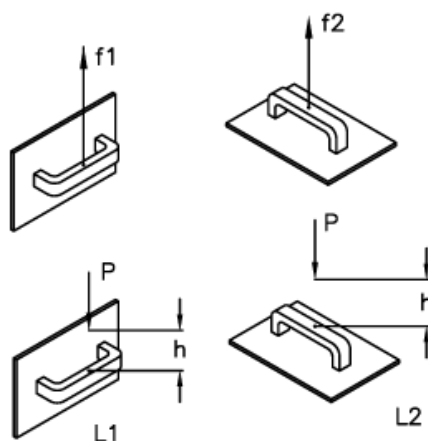

# Data Sheet

Article number: 2304151419  
Description: E+G handle  
M.843/320-SST-M8 CLEAN  
Note: 0

## Measures

$$L[J]=P[N]\cdot h[m]$$

B	= 22	L1 (J)	= 25
d 6H	= M8	L2 (J)	= 75
f	= 300 +/- 1	p	= 13
F1 (N)	= 2000		
F2 (N)	= 3000		
h	= 64		
l	= 32		
L	= 322		