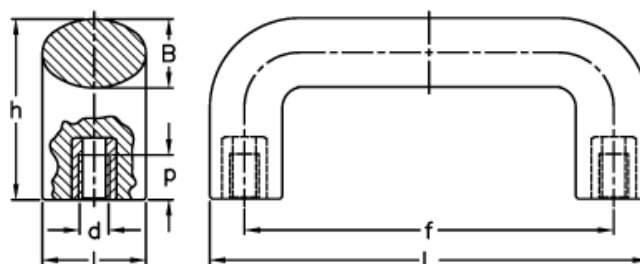

# Data Sheet

Article number: 2304151419  
Description: E+G handle  
M.843/320-SST-M8 CLEAN  
Note: 0

## Measures

$$L[J]=P[N]\cdot h[m]$$

B	= 22	L1 (J)	= 25
d 6H	= M8	L2 (J)	= 75
f	= 300 +/- 1	p	= 13
F1 (N)	= 2000		
F2 (N)	= 3000		
h	= 64		
l	= 32		
L	= 322		